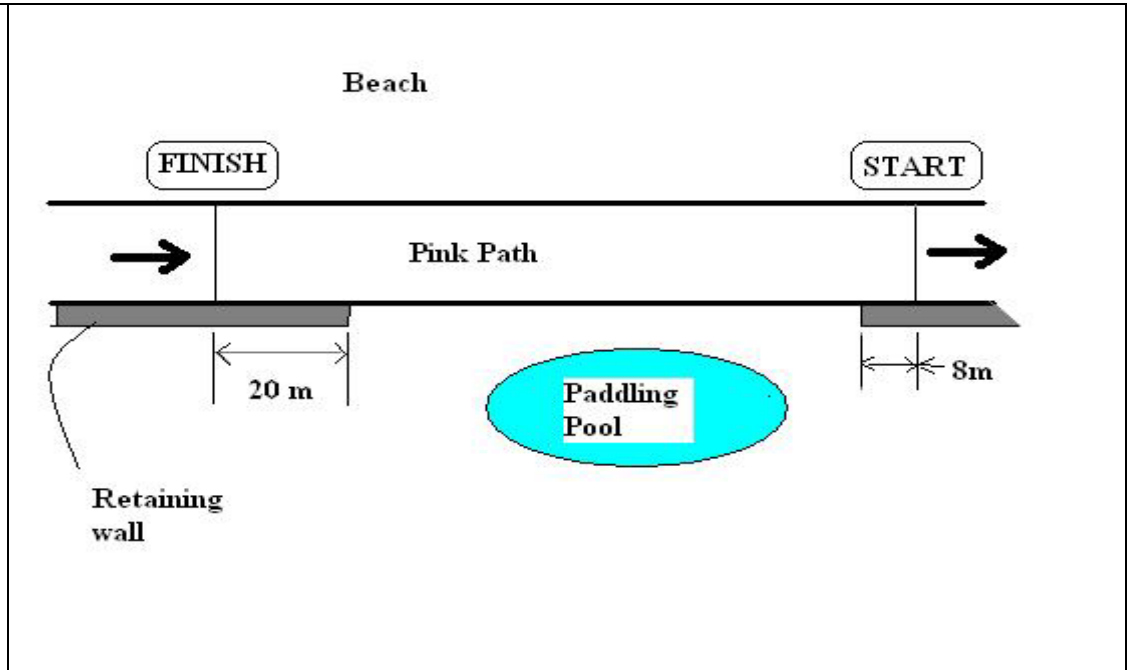

New Marske Harriers Coast Road 5k Road Race

Course consists of one complete clockwise lap from start to start and an incomplete lap to the finish.

The lap consists of paved footpaths around the Stray on the Promenade (pink path) and Coast Road between Green Lane and the Shoreline Roundabout.

Below: Detail of Shoreline Roundabout turn – Red Lines indicate suggested use of barrier tape.

Above Schematic showing relative positions of Start / Finish