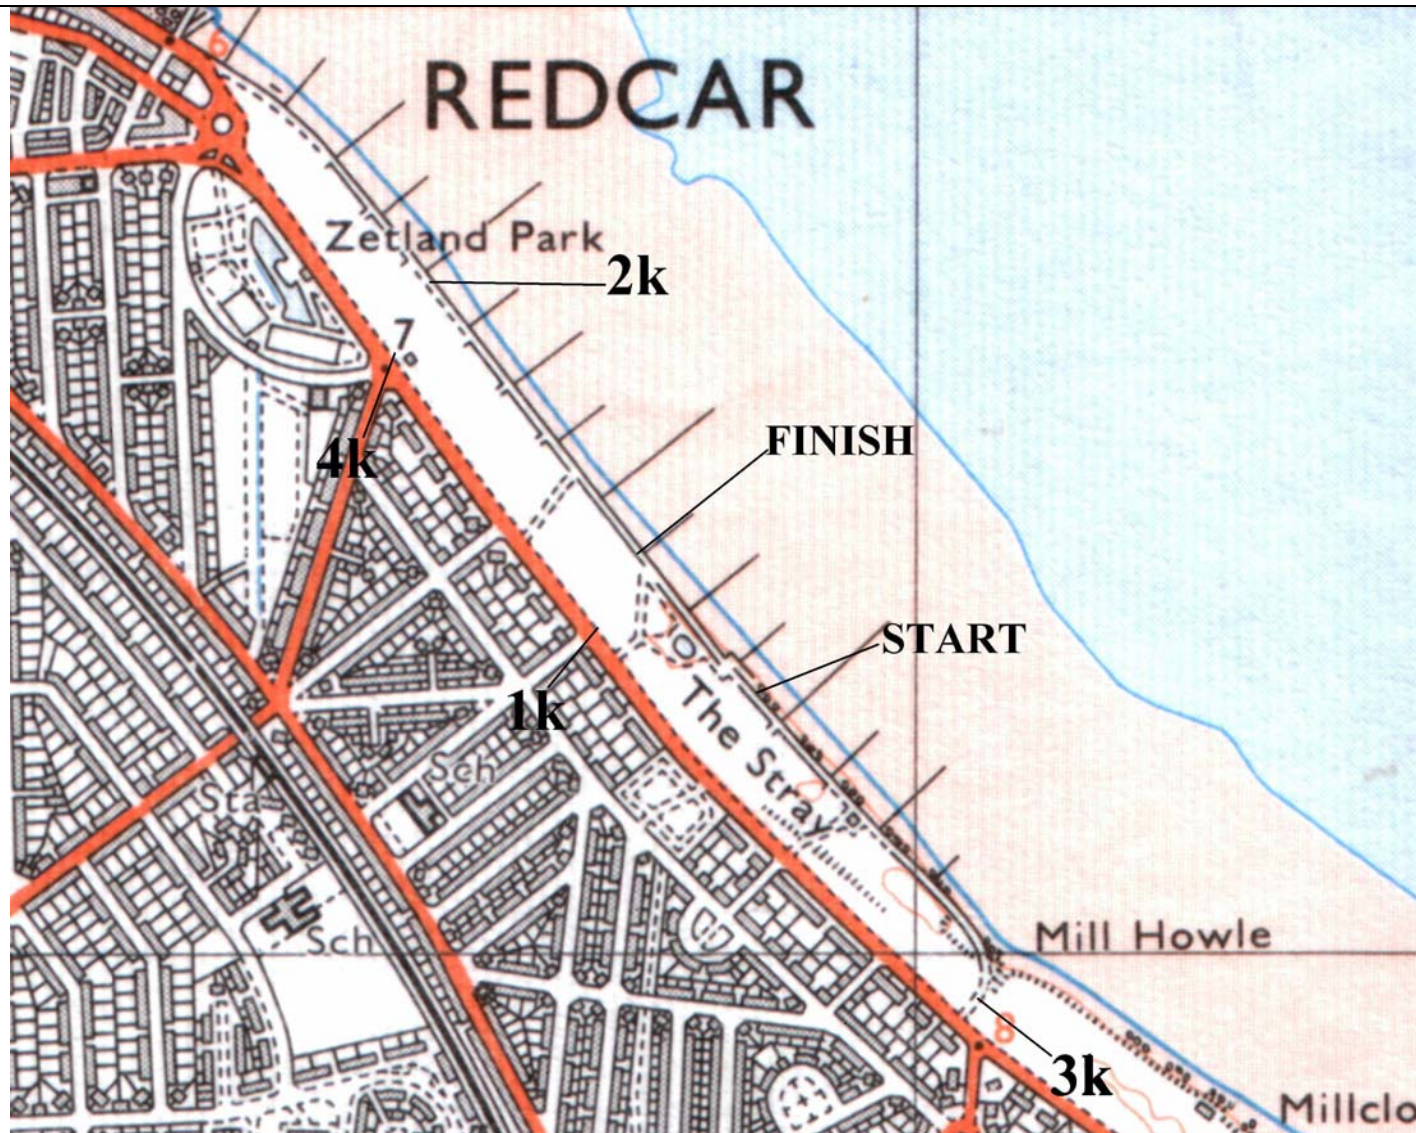

New Marske Harriers Coast Road 5k Road Race

Course consists of one complete clockwise lap from start to start and an incomplete lap to the finish.

The lap consists of paved footpaths around the Stray on the Promenade (pink path) and Coast Road between Green Lane and the Shoreline Roundabout.

Below: Detail of Shoreline Roundabout turn – Red Lines indicate suggested use of barrier tape.

Above Schematic showing relative positions of Start / Finish